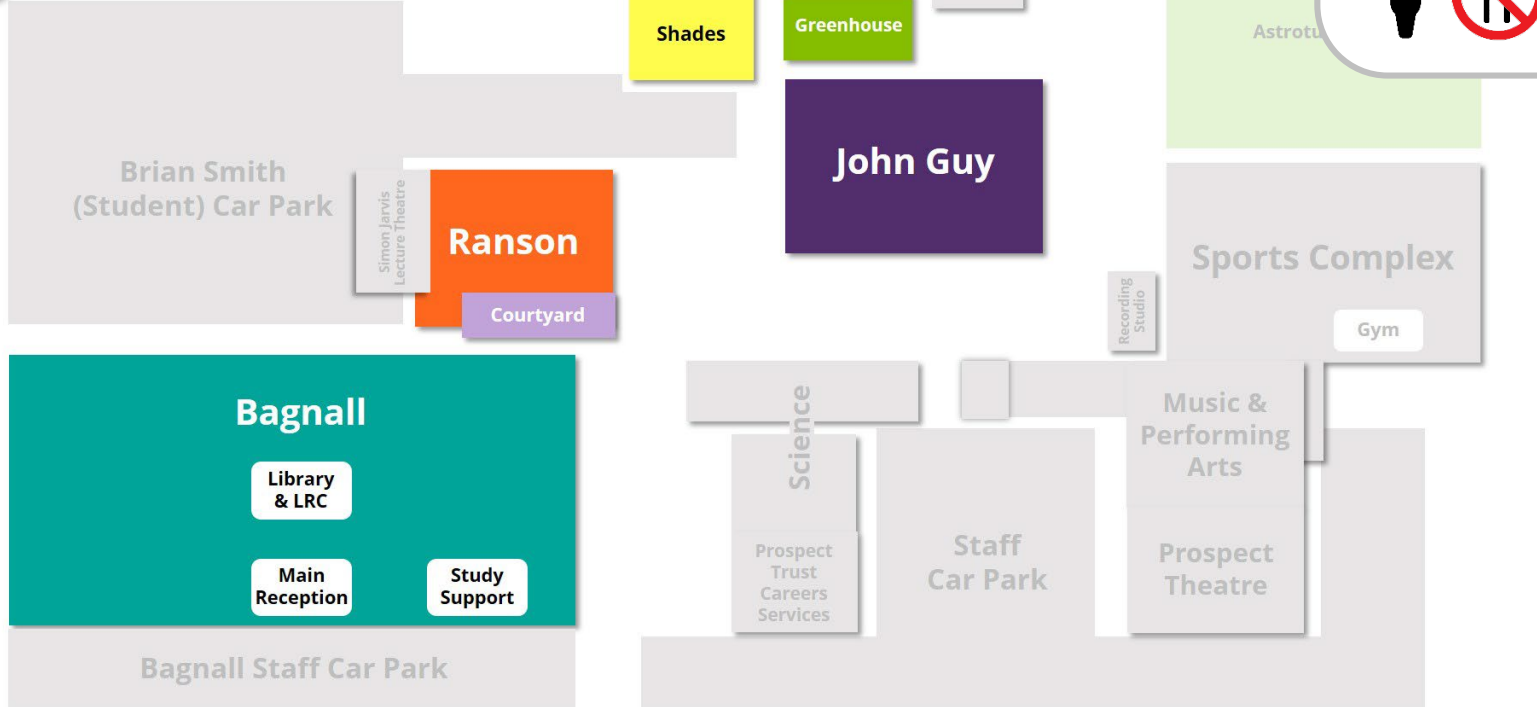

Friday 8:00am to 3:30pm

LRC Lower Bagnall

128 computers

Mon to Thurs 8:00am to 5:30pm

Friday 8:00am to 4:10pm

Sand Hill

LRC Whitehouse

136 computers

Mon to Thurs 8:00am to 4:00pm

Friday 8:00am to 3:30pm

John Guy

10 computers

Ranson

5 computers

Shades

Greenhouse