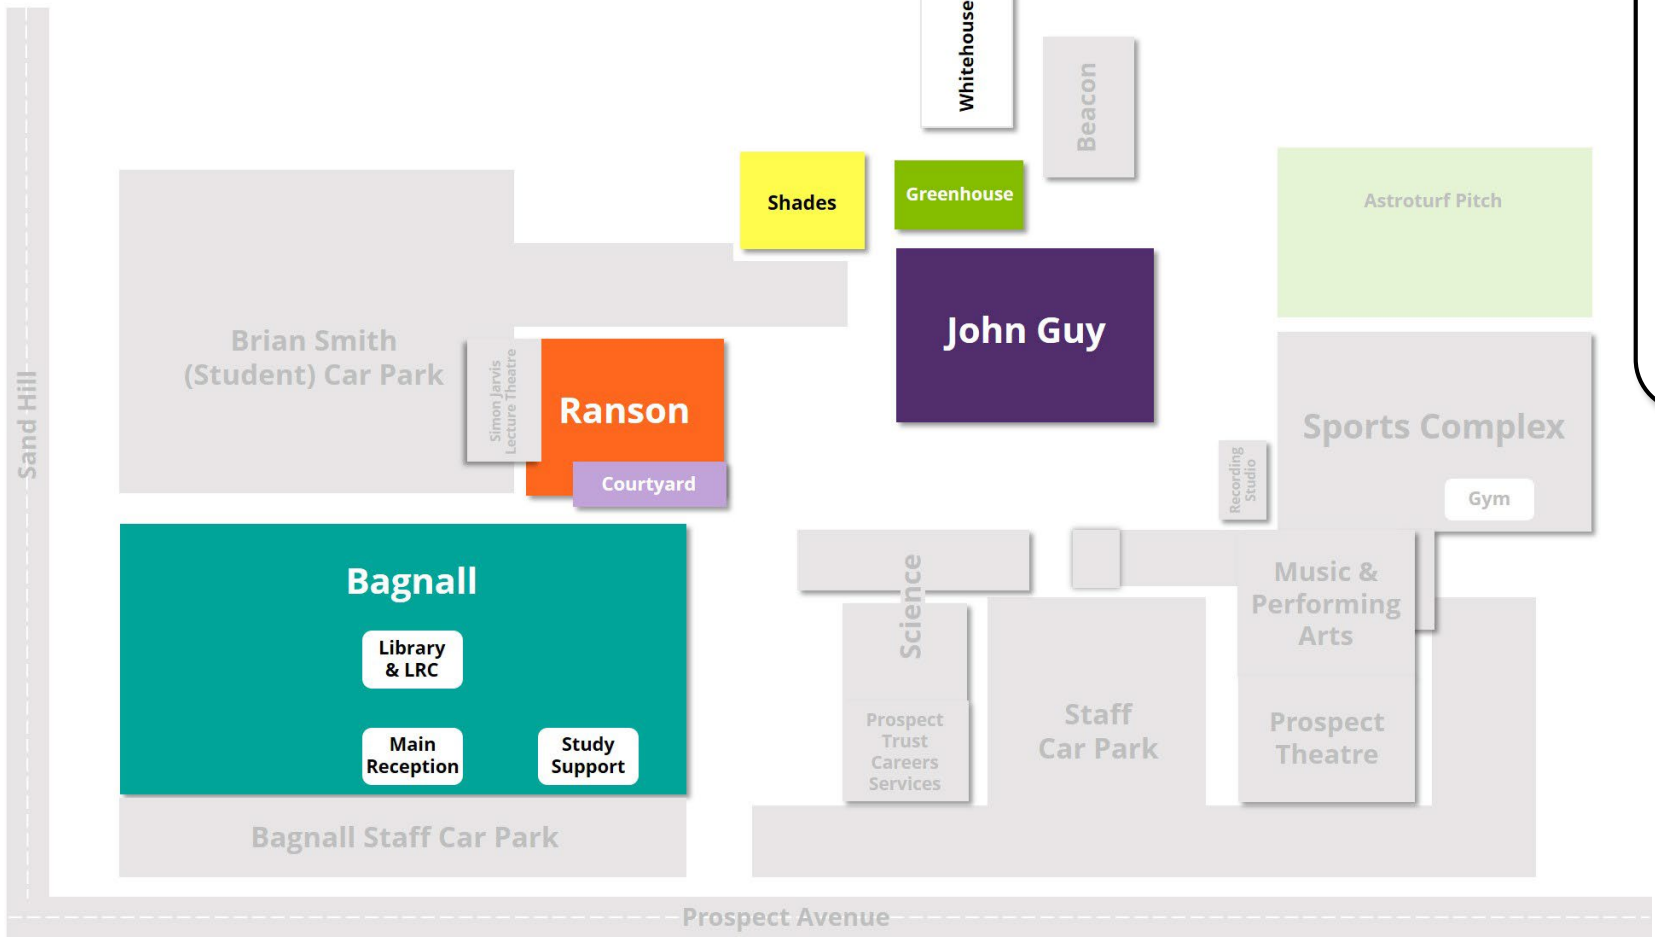

LRC Upper Bagnall
 32 computers
 44 additional study stations

Daily 9:00am to 2:30pm

LRC Whitehouse - for timetabled lessons only
 138 computers

Daily 9:00am to 4:10pm

Key

-  Group Work
-  Individual Work
-  Talking Allowed
-  Food and Drink Allowed
-  No Food or Drink
-  No Talking
-  No Phones

John Guy
 10 computers

Shades

Greenhouse

Courtyard

Ranson
 5 computers