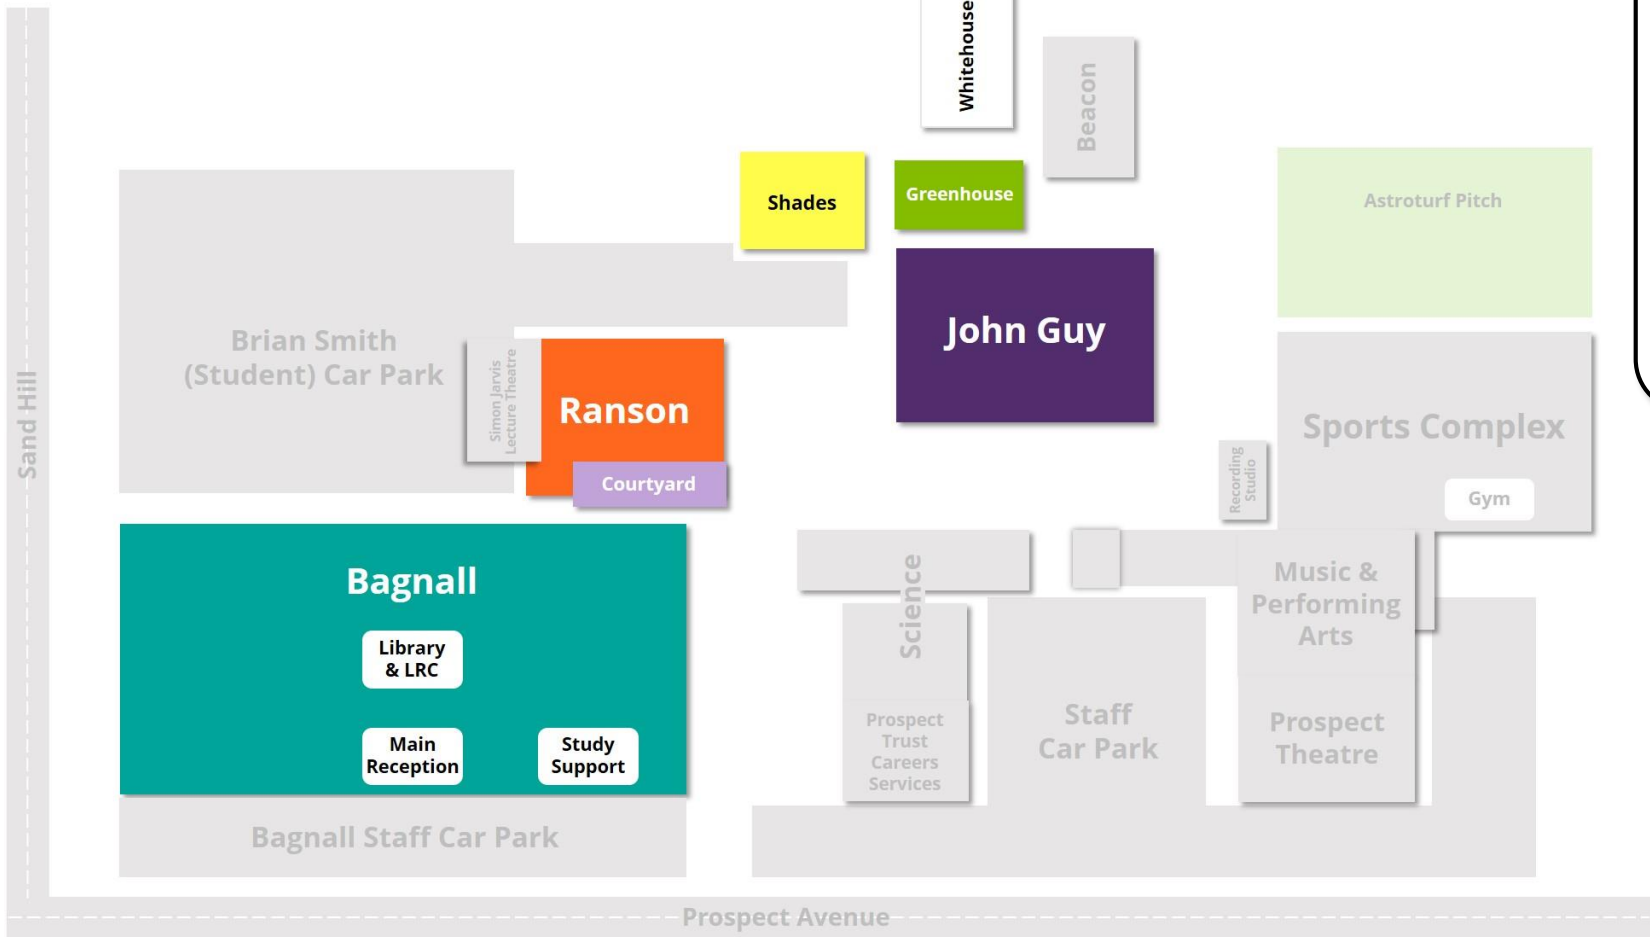

WHERE TO STUDY

Library
 118 study stations
 6 computers
 38 Chromebooks

Mon to Thurs 8:00am to 4:00pm
Friday 8:00am to 3:30pm

LRC Lower Bagnall
 128 computers

Mon- Thurs 8:00am to 5:30pm
Fri 8:00am - 4:10pm

LRC Upper Bagnall
 32 computers
 44 additional study stations

Daily 9:30am to 2:30pm

LRC Whitehouse - for timetabled lessons only

138 computers
Daily 9:00am to 4:10pm

Key

- Group Work
- Individual Work
- Talking Allowed
- Food and Drink Allowed
- No Food or Drink
- No Talking
- No Phones

John Guy
 10 computers

Shades

Greenhouse

Courtyard

Ranson
 5 computers