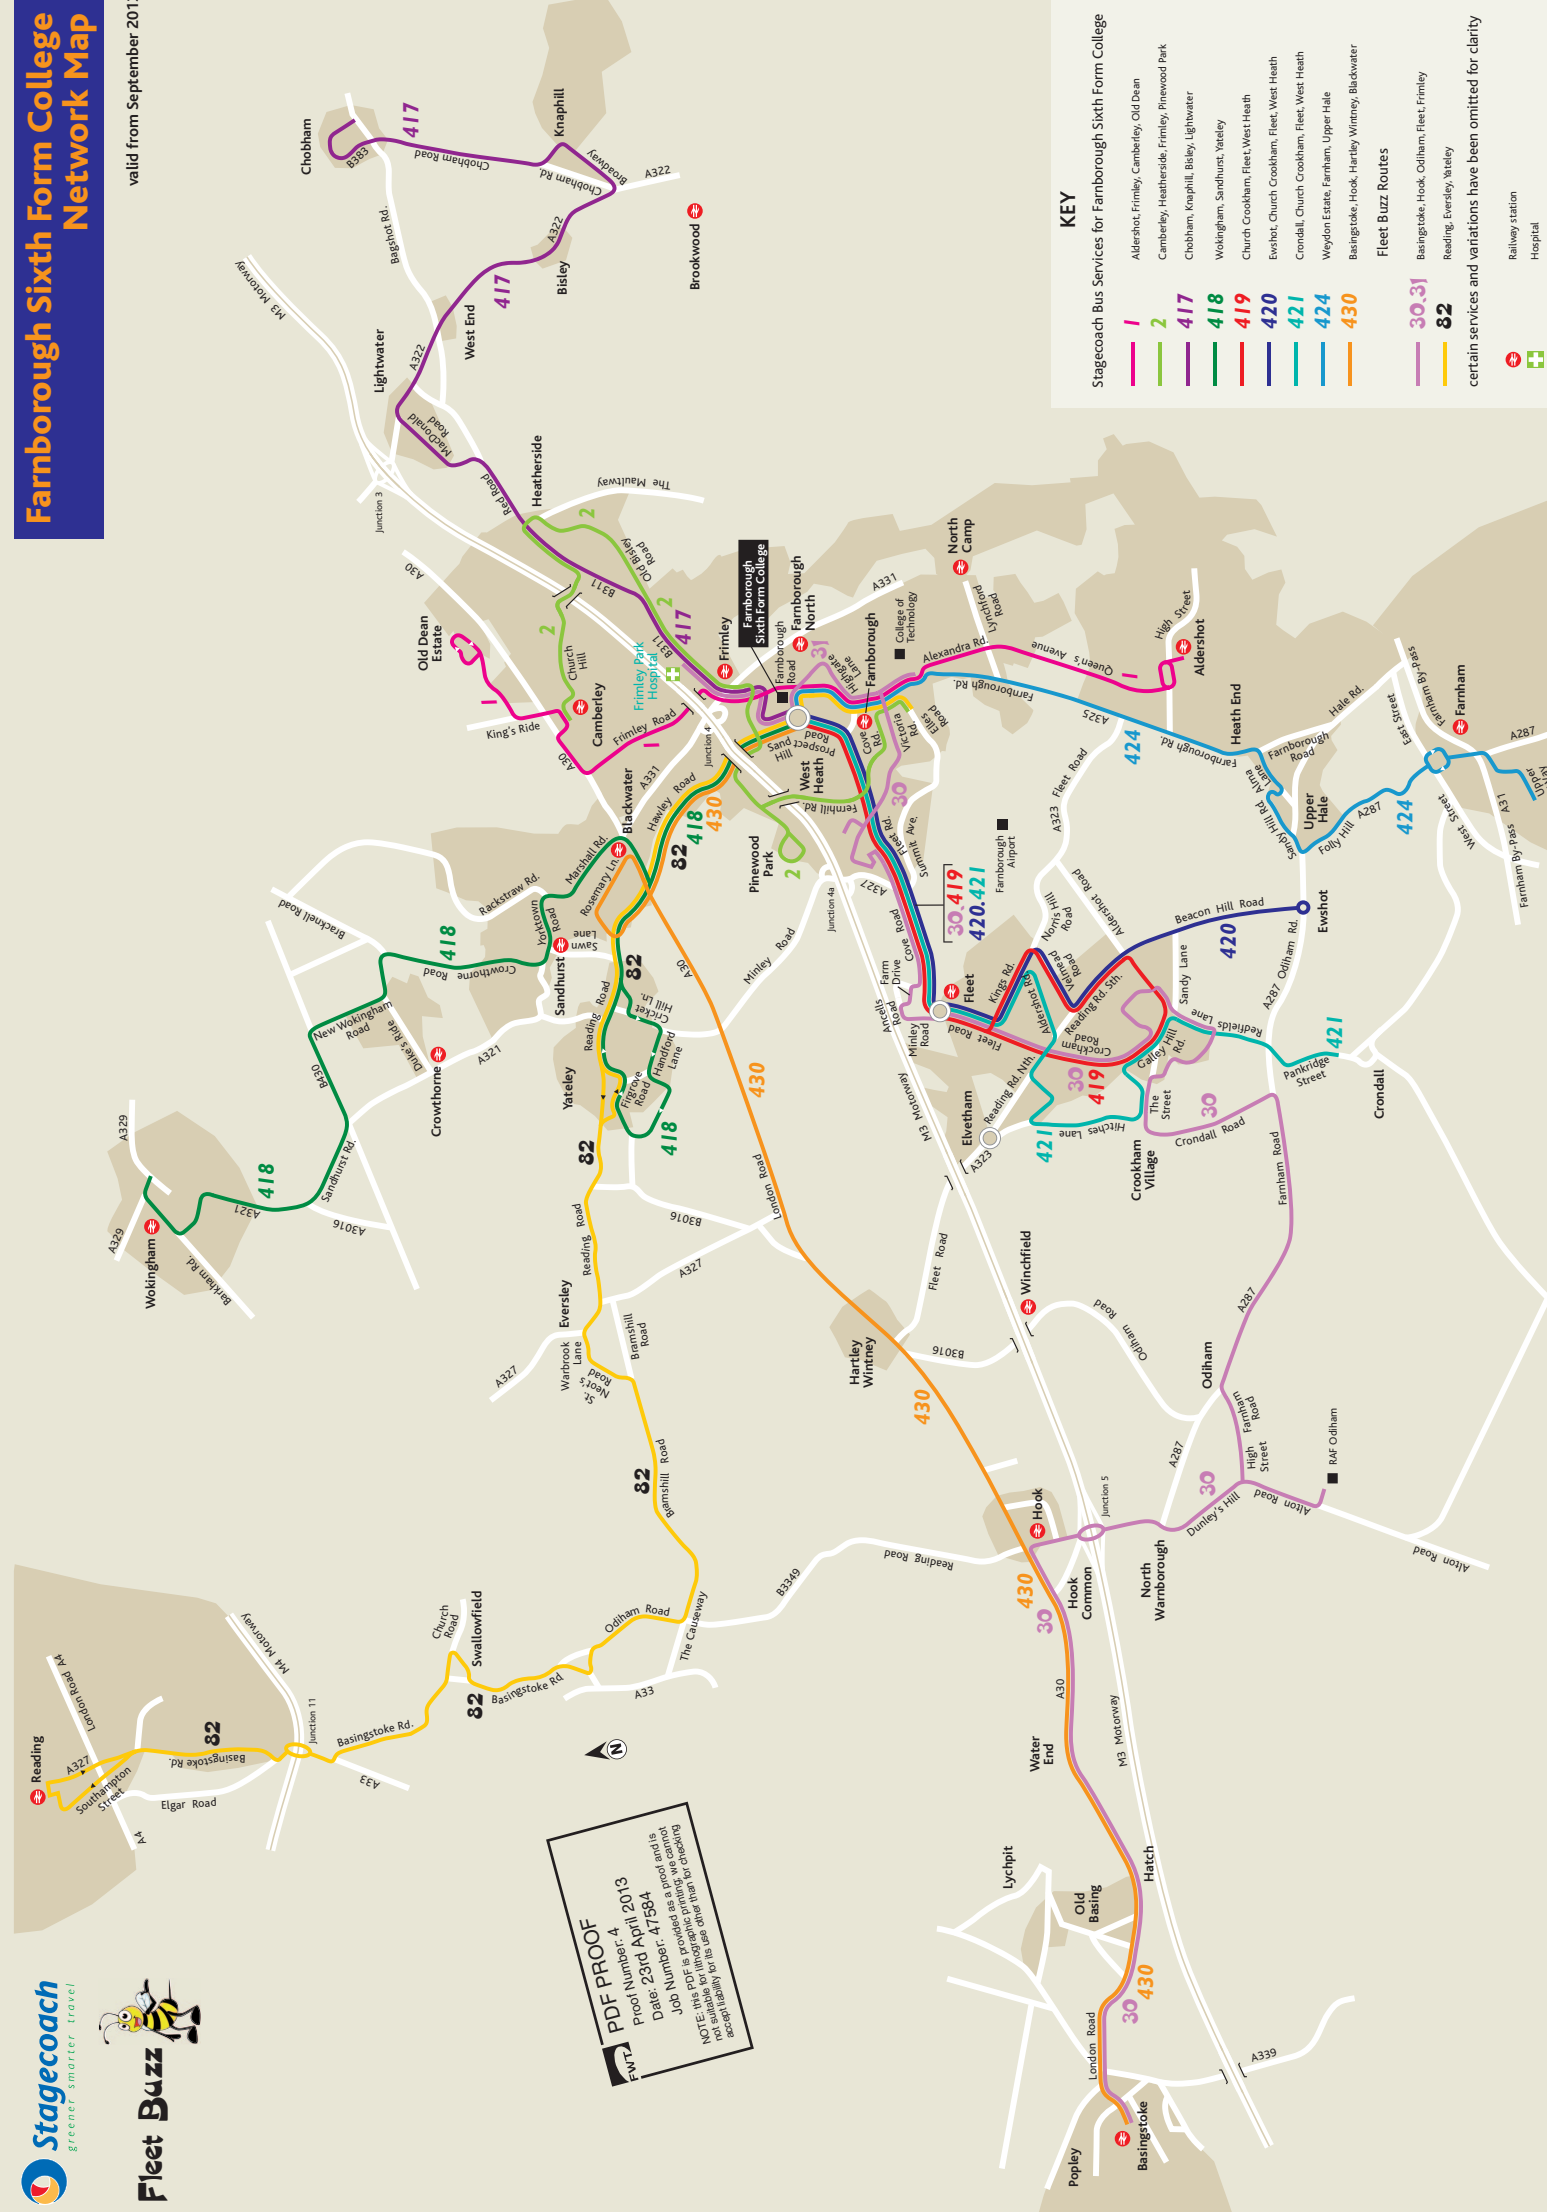

Farnborough Sixth Form College Network Map

valid from September 2013

PDF PROOF
Proof Number: 4
Date: 23rd April 2013
Job Number: AT584
NOTE: this PDF is provided as a proof and is not available for use for any other than the intended purpose. We accept no liability for its use for any other than the intended purpose.